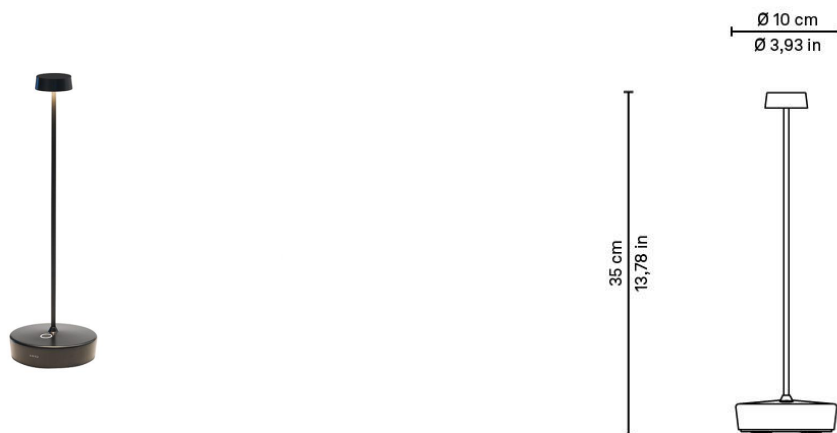

Swap is a battery-operated, portable and rechargeable table lamp. It has a contact charging base and dimmer touch control. It can also be customised choosing from a range of glass lampshades or a fabric "handkerchief", which are attached to the top of the lamp with a suction cap.

CODE	COLOR
LD1010B3	White 
LD1010N3	Black 

DIMENSIONS AND HOLES	
Dimensions	Ø 10 cm x 32,5 cm / Ø 3,9 x 12,8 in

ILLUMINOTECHNICAL SPECIFICATIONS	
Source	LED
Type	SMD
Total watt	2 W
Lumen lamp	183 lm
Beam angle	100°
Colour temperature	2700 K
IRC	>90
Dimmer	TOUCH dimmer