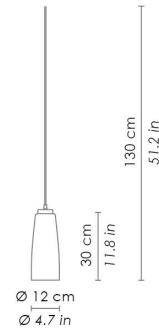

PERLE

SUSPENSION

zafferano

BESPOKE
GLASS
LIGHTING

E27

IP20

Design Federico de Majo 2015

Handcrafted mouth-blown glass in various colours, a combination of transparency and glass paste. Chromed - painted metal parts and white fabric lampshade. Customizable.

CODE COLOR

LPR0601	Clear	
LPR0606	Orange	
LPR0607	Blue	
LPR0609	Grey	
LPR0611	Red	
LPR0613	Apple green	

DIMENSIONS AND HOLES

Dimensions $\varnothing$ 12 - h max 130 cm / $\varnothing$ 4,7 - h max 51,2 in

ILLUMINOTECHNICAL SPECIFICATIONS

Source	E27
Total Watt	70 W HS
Lamp life	minimum 3 years guaranteed

ELECTRICAL SPECIFICATIONS

Driver	included
Voltage	220-240 V
Frequency	50-60 Hz

PHYSICAL SPECIFICATIONS

Thermal dissipation	passive