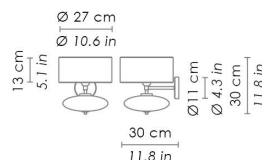

SHOW

WALL

E27 IP20 CE

zafferano

BESPOKE
GLASS
LIGHTING

Handcrafted mouth-blown glass in four shapes and in various colours that recall the shades of lagoon landscapes. Chromed metal parts and black lampshade + chrome PVC, black + gold PVC or white fabric lampshade. Transparent cabling. Customizable product.

CODE	COLOR	
LSH2301B	Clear	
LSH2304B	Amber	
LSH2305B	Amethyst	
LSH2309B	Grey	
LSH2311B	Red	
LSH2320B	Light blue	
LSH2321N	Chrome black	
LSH2322N	Gold black	

DIMENSIONS AND HOLES

Dimensions Ø 27 - h 30 cm / Ø 10,6 - h 11,8 in

ILLUMINOTECHNICAL SPECIFICATIONS

Source E27
Total Watt 70 W HS
Lamp life minimum 3 years guaranteed

ELECTRICAL SPECIFICATIONS

Driver included
Voltage 220-240 V
Frequency 50 - 60 HZ

PHYSICAL SPECIFICATIONS