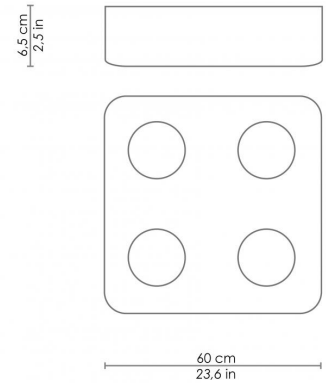

CAMOUFLAGE

CEILING

zafferano

BESPOKE
GLASS
LIGHTING

LED IP20 CE

A collection of ceiling lamps made of self-extinguishing ultra-light material with a wall finish in sand, white and anthracite, and a transparent polycarbonate diffuser. The lamp can be customised and painted as required during the assembly phase.

CODE	COLOR
LD0545B3	White
LD0545G3	Dark grey
LD0545S3	Sand

DIMENSIONS AND HOLES

Dimensions 60 x 60 x h 6,5 cm / 23,6 x 23,6 x h 2,5 in

ILLUMINOTECHNICAL SPECIFICATIONS

Source	LED
Type	SMD + COB
Power LED	4 x 13,6 + 13,6 W
total Watt	4 x 14 + 14 W
Lumen lamp	4 x 434 + 1015 lm
Colour temperature	3000 K
CRI	>80
Lamp life	minimum 3 years guaranteed

ELECTRICAL SPECIFICATIONS

Driver	included
Voltage	100-240 V
Frequency	50 - 60 HZ

PHYSICAL SPECIFICATIONS