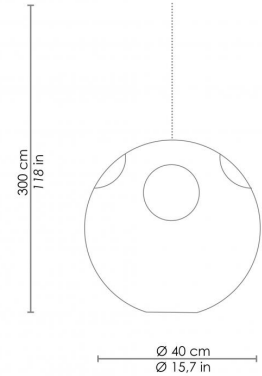

CAMOUFLAGE

SUSPENSION

zafferano

BESPOKE
GLASS
LIGHTING

LED dimmable

IP20

A collection of pendant lamps made of self-extinguishing ultra-light material with a wall finish in sand, white and anthracite, and a transparent polycarbonate diffuser. The lamp can be customised and painted as required during the assembly phase.

CODE	COLOR
LD0517B3	White
LD0517G3	Dark grey
LD0517S3	Sand

DIMENSIONS AND HOLES

Dimensions $\varnothing$ 40 x h 300 cm / $\varnothing$ 15,7 x 118 in

ILLUMINOTECHNICAL SPECIFICATIONS

Source	LED
Type	SMD
total Watt	1 x 0 - 19,7 W + 3 x 0 - 12,8 W
Lumen lamp	1 x 0 - 990 lm + 3 x 0 - 595 lm
Colour temperature	3000 K
CRI	>80
Lamp life	minimum 3 years guaranteed
Compatible dimmers	Compatible with most Triac dimmers available on the market

ELECTRICAL SPECIFICATIONS

Driver	included
Voltage	220-240 V
Frequency	50 - 60 HZ

PHYSICAL SPECIFICATIONS