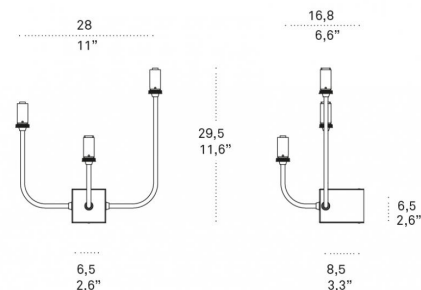

SEVENTIES

WALL

G9

IP20

zafferano

BESPOKE
GLASS
LIGHTING

Wall lamps with the clear glass diffuser, mouth blown with a "bubbling" relief decoration that creates a unique optical effect, is available in two shapes: sphere and cylinder; brushed burnished brass finish metal frame and clear plastic cables. Seventies is a luminaire designed to be highly customisable: each of the fixtures available can be matched with any chosen shapes of diffusers, which can also be combined.

CODE	COLOR

DIMENSIONS AND HOLES

Dimensions 28 x 29,5 x 16,8 cm / 11 x 11,6 x 6,6"

ILLUMINOTECHNICAL SPECIFICATIONS

Source	G9
Type	Bulb G9
Total watt	3x33 HS
Lamp life	minimum 2 years guaranteed

ELECTRICAL SPECIFICATIONS

Driver	not included
Voltage	220/240 V
Frequence	50/60 Hz

PHYSICAL SPECIFICATIONS

We reserve the right to change the specifications of our product. For the latest information on the product visit www.zafferanoitalia.com