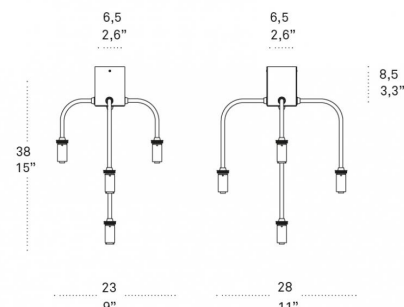

BESPOKE
GLASS
LIGHTING

Ceiling lamps with the clear glass diffuser, mouth blown with a “bubbling” relief decoration that creates a unique optical effect, is available in two shapes: sphere and cylinder; brushed burnished brass finish metal frame and clear plastic cables. Seventies is a luminaire designed to be highly customisable: each of the fixtures available can be matched with any chosen shapes of diffusers, which can also be combined.

CODE	COLOR
------	-------

DIMENSIONS AND HOLES

Dimensions	28 x 23 x 38 cm / 11 x 9 x 15"
------------	--------------------------------

ILLUMINOTECHNICAL SPECIFICATIONS

Source	G9
Type	Bulb G9
Total watt	5x33 HS
Lamp life	minimum 2 years guaranteed