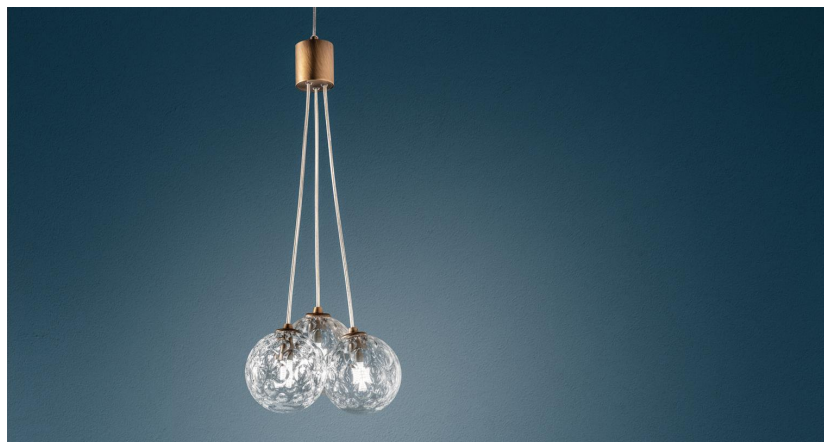

BESPOKE
GLASS
LIGHTING

COLLECTION

SEVENTIES

SUSPENSION

SEVENTIES

SUSPENSION

zafferano

BESPOKE
GLASS
LIGHTING

G9

IP20

Suspension lamps with the clear glass diffuser, mouth blown with a "bubbling" relief decoration that creates a unique optical effect, is available in two shapes: sphere and cylinder; brushed burnished brass finish metal frame and clear plastic cables. Seventies is a luminaire designed to be highly customisable: each of the fixtures available can be matched with any chosen shapes of diffusers, which can also be combined.

CODE	COLOR
------	-------

DIMENSIONS AND HOLES

Dimensions	10 - 135 cm / 3,9 - 53 in
------------	---------------------------

ILLUMINOTECHNICAL SPECIFICATIONS

Source	G9
Type	Bulb G9
Total watt	3x33 HS
Lamp life	minimum 2 years guaranteed