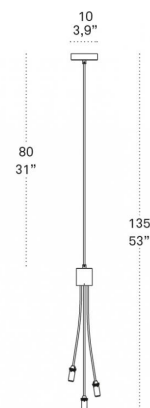

G9

IP20

Suspension lamps with the clear glass diffuser, mouth blown with a "bubbling" relief decoration that creates a unique optical effect, is available in two shapes: sphere and cylinder; brushed burnished brass finish metal frame and clear plastic cables. Seventies is a luminaire designed to be highly customisable: each of the fixtures available can be matched with any chosen shapes of diffusers, which can also be combined.

CODE	COLOR
------	-------

DIMENSIONS AND HOLES

Dimensions	10 - 135 cm / 3,9 - 53 in
------------	---------------------------

ILLUMINOTECHNICAL SPECIFICATIONS

Source	G9
Type	Bulb G9
Total watt	3x33 HS
Lamp life	minimum 2 years guaranteed