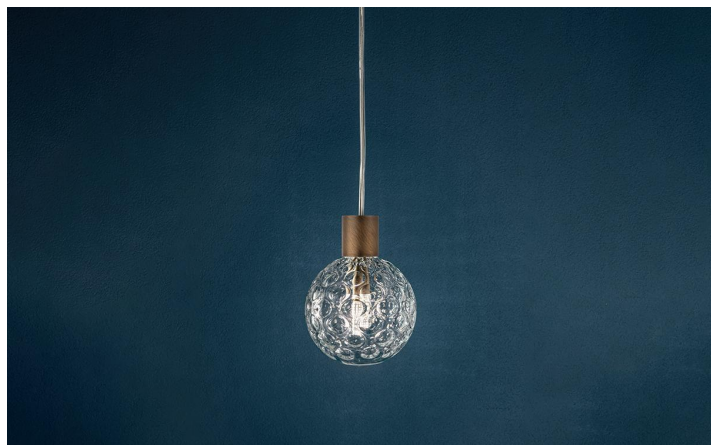

BESPOKE
GLASS
LIGHTING

COLLECTION

SEVENTIES

SUSPENSION

SEVENTIES

SUSPENSION

zafferano

BESPOKE
GLASS
LIGHTING

G9

IP20

Suspension lamps with the clear glass diffuser, mouth blown with a "bubbling" relief decoration that creates a unique optical effect, is available in two shapes: sphere and cylinder; brushed burnished brass finish metal frame and clear plastic cables. Seventies is a luminaire designed to be highly customisable: each of the fixtures available can be matched with any chosen shapes of diffusers, which can also be combined.

CODE	COLOR
------	-------

DIMENSIONS AND HOLES

Dimensions	4,5 x 130 cm / 1,8 x 51,2"
------------	----------------------------

ILLUMINOTECHNICAL SPECIFICATIONS

Source	G9
Type	Bulb G9
Total watt	1x33 HS
Lamp life	minimum 2 years guaranteed