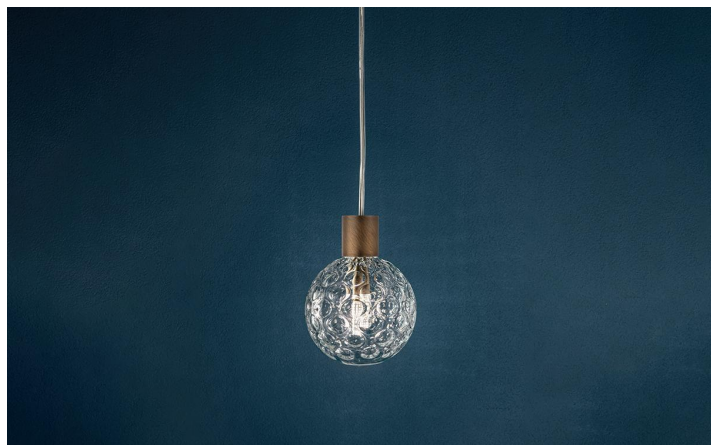

# SEVENTIES

SUSPENSION

zafferano

BESPOKE  
GLASS  
LIGHTING

G9

IP20

302  
119"  
4,5  
1,8"

Suspension lamps with the clear glass diffuser, mouth blown with a "bubbling" relief decoration that creates a unique optical effect, is available in two shapes: sphere and cylinder; brushed burnished brass finish metal frame and clear plastic cables. Seventies is a luminaire designed to be highly customisable: each of the fixtures available can be matched with any chosen shapes of diffusers, which can also be combined.