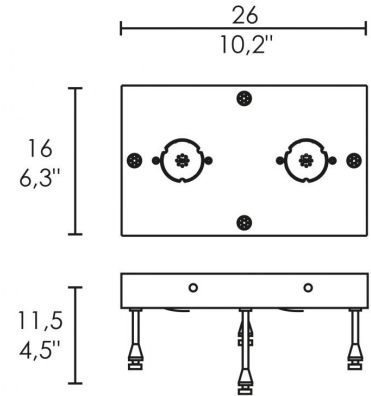

MARIPOSA

WALL

zafferano

BESPOKE
GLASS
LIGHTING

LED IP20 CE

Frame for wall-ceiling lamp

Dimmable version

CODE	COLOR
LMR0100	Grey base

DIMENSIONS AND HOLES

Dimensions 34 x 45 x h 11,5 cm / 13,3 x 17,7 x h 4,5 in

ILLUMINOTECHNICAL SPECIFICATIONS

Source	LED
Type	SMD
Power LED	2 x 4 W
Total Watt	2 x 4 W
Lumen LED board	2 x 420 lm
Beam angle	120°
Colour temperature	3000 K
CRI	>80
Lamp life	minimum 2 years guaranteed

ELECTRICAL SPECIFICATIONS

Driver	included
Voltage	220-240 V
Frequency	50 - 60 HZ

PHYSICAL SPECIFICATIONS

Thermal dissipation	passive