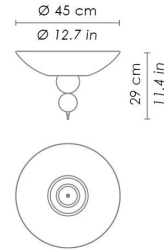

REGOLO

CEILING

zafferano

BESPOKE
GLASS
LIGHTING

LED IP20 CE

Handcrafted mouth-blown glass with "balloton" relief finish in various colours. Chromed or painted metal parts. Transparent cabling. Customizable product.

CODE	COLOR	
LRG0501	Clear	
LRG0502	Clear black	
LRG0504	Clear amber	
LRG0505	Clear amethyst	
LRG0511	Clear red	
LRG0521	Clear silver	
LRG0522	Clear antique gold	
LRG0523	Clear bronze	
LRG0524	Clear pink gold	

DIMENSIONS AND HOLES

Dimensions $\varnothing$ 45 - h 29 cm / $\varnothing$ 12,7 - h 11,4 in

ILLUMINOTECHNICAL SPECIFICATIONS

Source	LED
Type	SMD
Power LED	29 W
Lumen LED board	3000 lm
Colour temperature	2900 K
CRI	>80
Lamp life	minimum 3 years guaranteed

ELECTRICAL SPECIFICATIONS