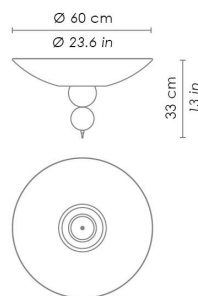

REGOLO

CEILING

E27 IP20 CE

zafferano

BESPOKE
GLASS
LIGHTING

Handcrafted mouth-blown glass with "balloton" relief finish in various colours. Chromed or painted metal parts. Transparent cabling. Customizable product.

CODE	COLOR

DIMENSIONS AND HOLES

Dimensions	Ø 60 - h 33 cm / Ø 23,6 - h 13 in

ILLUMINOTECHNICAL SPECIFICATIONS

Source	E27
Type	4xE27
Total Watt	4 x 70 W HS
Lamp life	minimum 3 years guaranteed

ELECTRICAL SPECIFICATIONS

Driver	included
Voltage	220-240 V
Frequency	50 - 60 HZ

PHYSICAL SPECIFICATIONS

Thermal dissipation	passive

We reserve the right to change the specifications of our product. For the latest information on the product visit www.zafferanoitalia.com