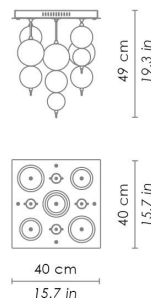

Handcrafted mouth-blown glass with “balloton” relief finish in various colours. Chromed or painted metal parts. Transparent cabling. Customizable product.

Dimmable version

CODE	COLOR

DIMENSIONS AND HOLES

Dimensions	40 - h 49 cm / 15,7 - h 19,3 in

ILLUMINOTECHNICAL SPECIFICATIONS

Source	LED
Type	SMD
Power LED	4 x 5 W
Lumen LED board	4 x 400 lm
Colour temperature	3000 k
CRI	>80
Lamp life	minimum 3 years guaranteed

ELECTRICAL SPECIFICATIONS

Driver	included
Voltage	220-240 V
Frequency	50 - 60 HZ

PHYSICAL SPECIFICATIONS

Thermal dissipation	passive

We reserve the right to change the specifications of our product. For the latest information on the product visit www.zafferanoitalia.com