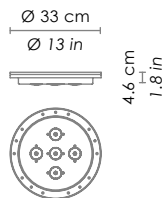

**BASE UNIVERSALE /
STANDARD FRAME**

LON0500 grigio / grey
LON1500 bianco / white

Base universale per sospensione -
inclusi 10 cavi acciaio 5 metri /
standard metal frame for hanging lamp -
including 10 steel cables 196.8 in

5x5W LED 5x400lm 3000K
(dimmerabile su richiesta /
dimmable on request)
CE IP20