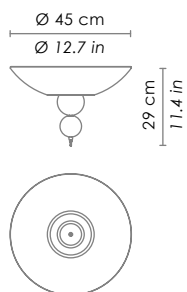

**LAMPADA A SOFFITTO /
CEILING LAMP**

LRG05--

1x29W LED 1X3000lm 2900K

LRG15--

3xE27 70W HS

Lampada a soffitto / ceiling lamp.
Vetro diffusore in piastra lavorato a mano /
handcrafted plate glass diffuser.
1 sfera Ø 8 cm colorata +
1 sfera Ø 10 cm trasparente /
1 globe Ø 3.1 in colored +
1 globe Ø 3.9 in transparent
€ IP20