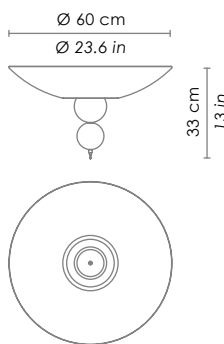

LRG06--

1x64W LED 1X6400lm 2900K

LRG16--

4xE27 70W HS

Lampada a soffitto / ceiling lamp.
Vetro diffusore in piastra lavorato a mano /
handcrafted plate glass diffuser.
1 sfera Ø 10 cm colorata +
1 sfera Ø 12 cm trasparente /
1 globe Ø 3.9 in colored +
1 globe Ø 4.7 in transparent
€ IP20