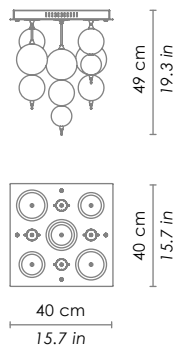

LRG07--

Lampada a soffitto /
ceiling lamp.

4x5W LED 4X400lm 3000K
(*dimmerabile su richiesta / dimmable on request*)
Cover acciaio lucido, base verniciata
grigio - particolari cromo / steel cover,
grey painted base - chrome details.
1 sfera Ø 8 cm trasparente +
2 sfere Ø 8 cm colorate /
1 globe Ø 3.1 in transparent +
2 globes Ø 3.1 in colored
4 sfere Ø 10 cm trasparenti +
1 sfera Ø 10 cm colorata /
4 globes Ø 3.9 in transparent +
1 globe Ø 3.9 in colored
1 sfera Ø 12 cm trasparente +
2 sfere Ø 12 cm colorate /
1 globe Ø 4.7 in transparent +
2 globes Ø 4.7 in colored
€ IP20